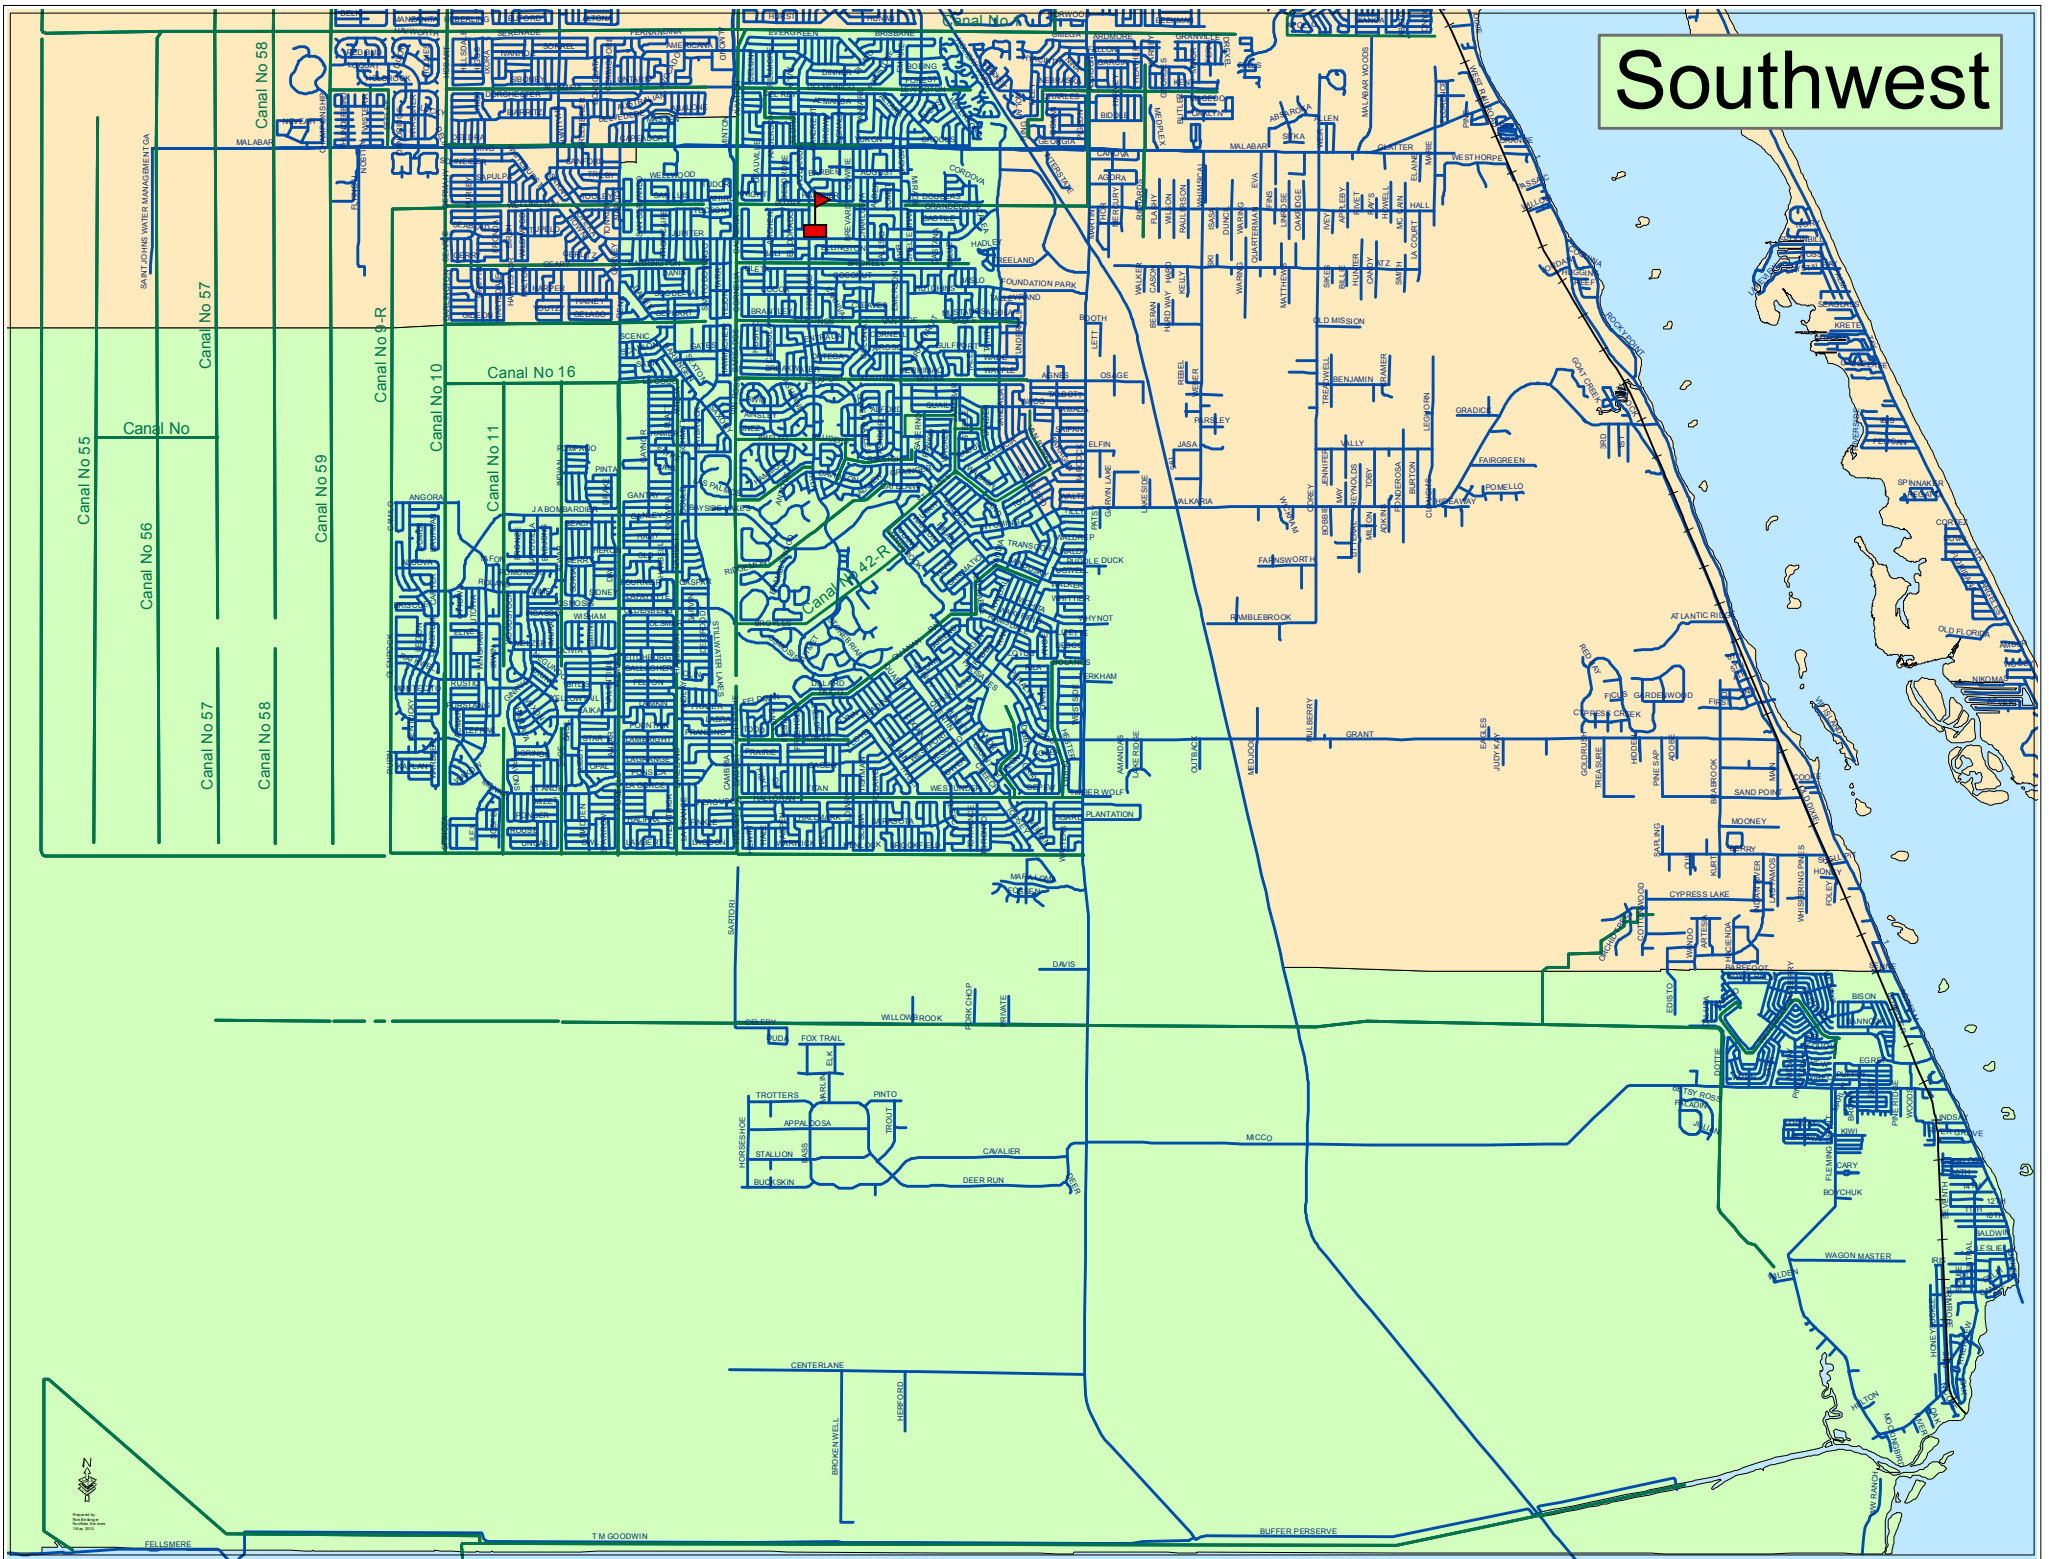

# Southwest

FELLSMERE

TM GOODWIN

BUFFER PRESERVE