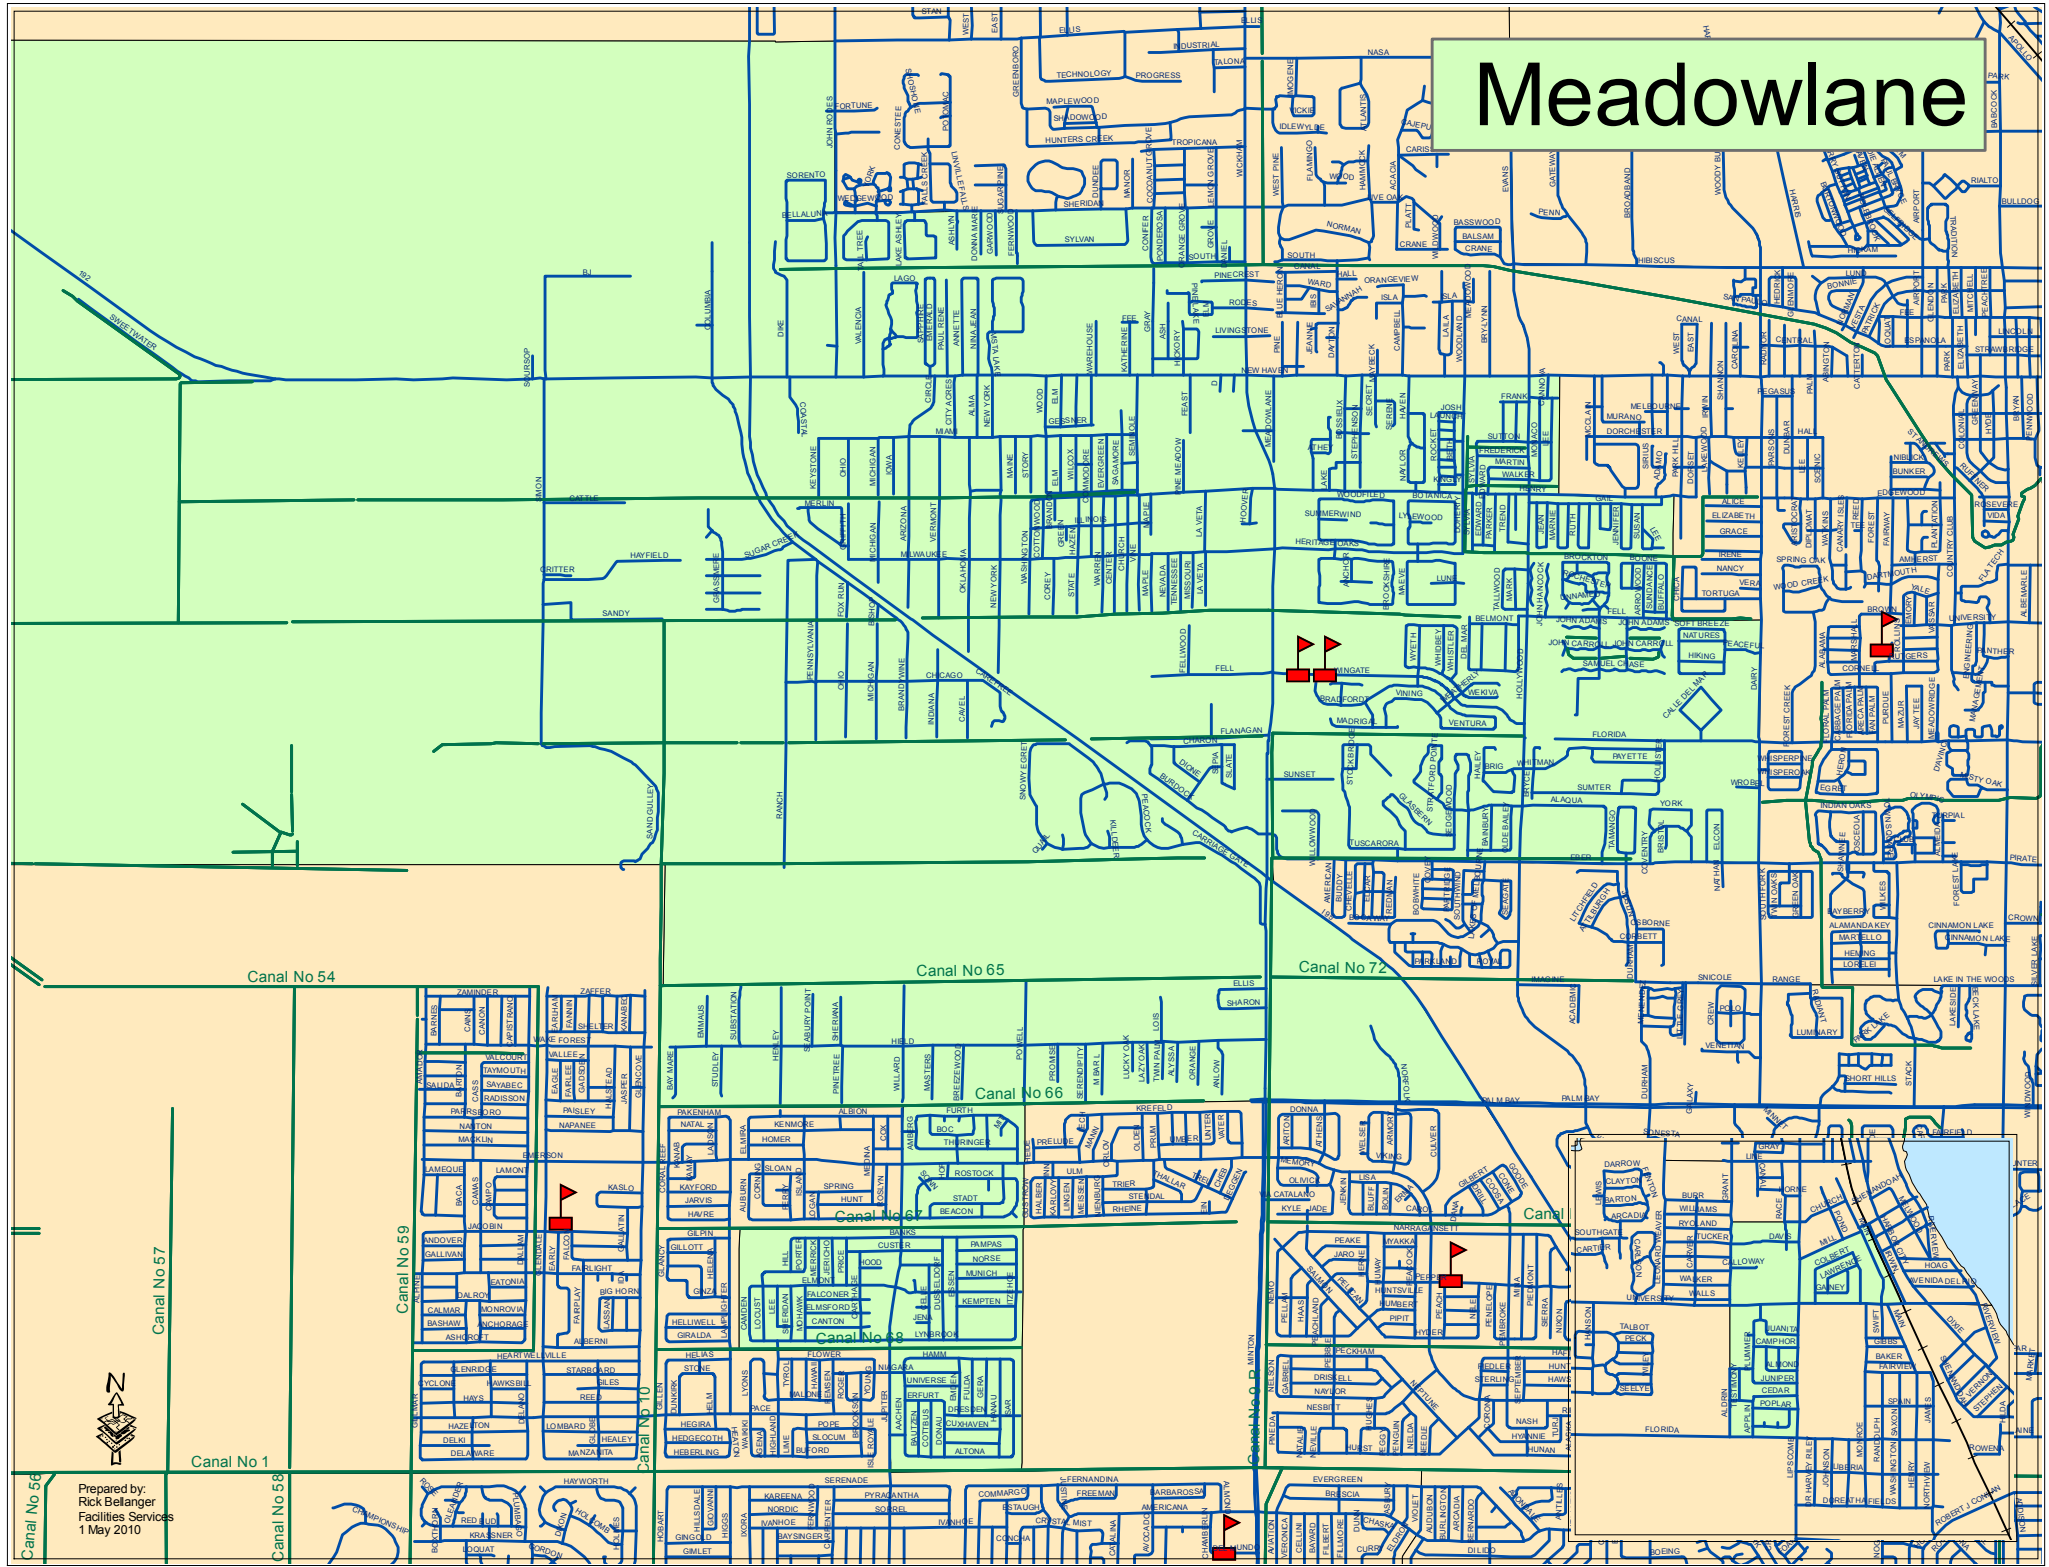

Meadowlane

Prepared by
Rick Belanger
Facilities Services
1 May 2010